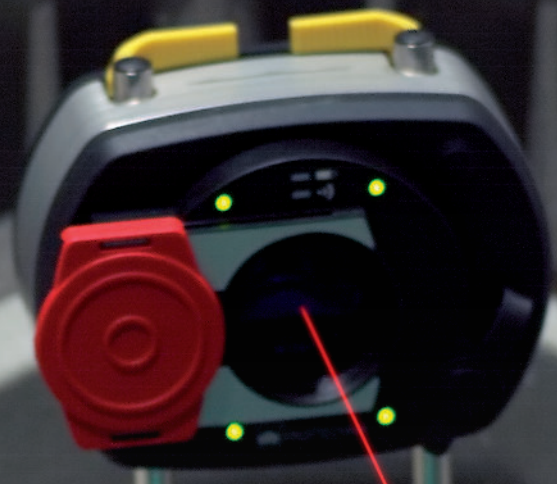

# sensALIGN® on-board intelligence

The intelligent intelliSWEEP® HD measure mode actively supports the user by detecting error influences such as coupling play, rotational angle or vibration, and automatically eliminating them.

As shafts rotate, a large number of measurement data is automatically and continuously recorded. This is much more accurate when compared to measurement methods where measurement is taken at three positions only.

**"intelliSWEEP®: the new and unique intelligent HD measurement mode that collects and processes hundreds of real measurement points"**

The user is kept informed of the quality of the measurement and given hints on how to achieve improved measurement data.

# sensALIGN® on board-intelligence

Automatically compensates for negative influences

4 adjustment LEDs Initial laser adjustment becomes child's play over any distance. Four green LEDs signal that the laser beam is hitting the centre of the detector.