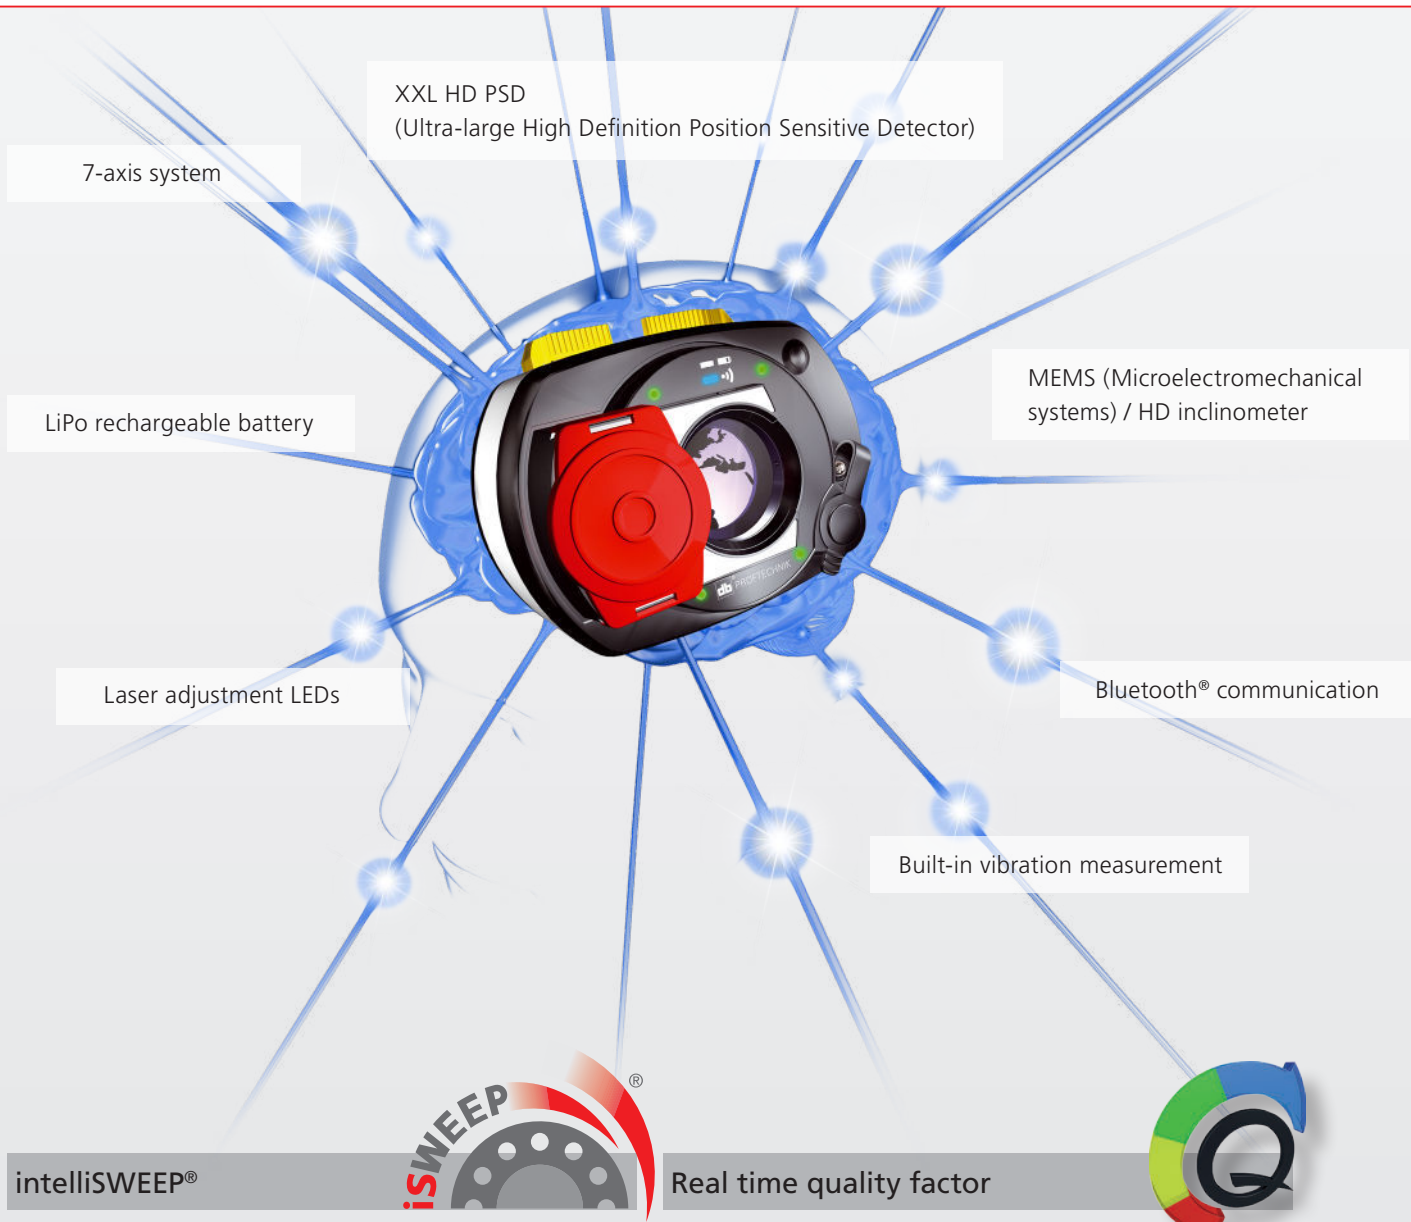

# sensALIGN® on-board intelligence

The intelligent intelliSWEEP® HD measure mode actively supports the user by detecting error influences such as coupling play, rotational angle or vibration, and automatically eliminating them.

As shafts rotate, a large number of measurement data is automatically and continuously recorded. This is much more accurate when compared to measurement methods where measurement is taken at three positions only.

**"intelliSWEEP®: the new and unique intelligent HD measurement mode that collects and processes hundreds of real measurement points"**

The user is kept informed of the quality of the measurement and given hints on how to achieve improved measurement data.

## At a glance

- ▶ **Real time quality by intelliSWEEP**  
Always precise, accurate and repeatable
- ▶ **7-axis measurement system with High Definition PSD, XXL detector**  
Any amount of misalignment can be easily
- ▶ **In-built vibration measurement**  
Measure machine vibration before, during and after alignment, no need for additional hardware
- ▶ **Environmental vibration monitoring**  
Accurate shaft alignment under vibrating condition
- ▶ **Precision in-built inclinometer through MEMS**  
Used for backlash detection
- ▶ **Communication to the sensor through the laser beam**  
sensALIGN® laser information readily available
- ▶ **Integrated class 1 Bluetooth®**  
Wireless communication without additional accessories
- ▶ **Rechargeable battery with latest LiPo technology and intelligent power management**  
Long runtime without memory effect